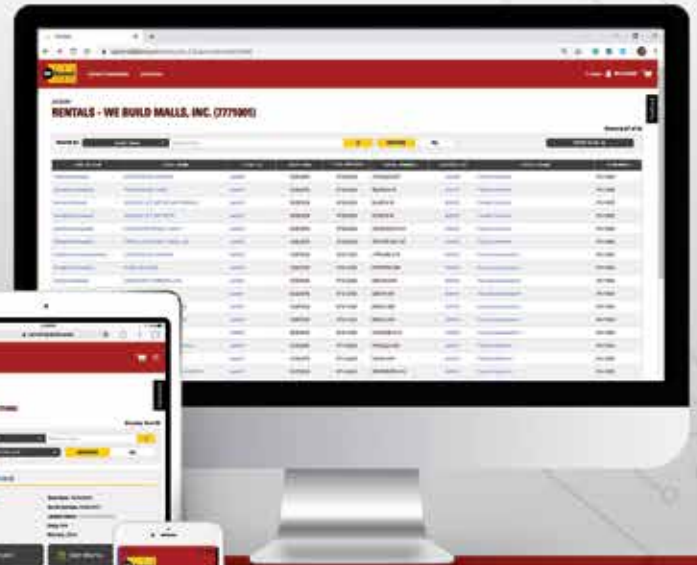

**Search for
Equipment**

**Extend or
End Rentals**

**Request
a Quote**

**View Rental
Rates**

**Access
24/7**

VISIT CatRentalStore.com

The CatRentalStore.com customer portal is available only at participating dealers. Contact your local dealer for more information.